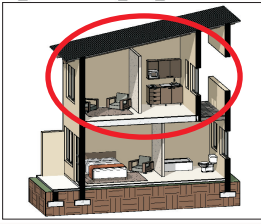

TASBETPARK X6

(Uthingo Park / Dingindoda)

From R 379,900-

From R 429,900-

1 Bedroom
Approx. 42 sqm

2 Bedroom
Approx. 48 sqm

Top Floor units

Ground Floor units

www.graceconcepts.co.za

TASBETPARK X6

(Uthingo Park / Dingindoda)

From R 379,900-

From R 429,900-

1 Bedroom
Approx. 42 sqm

2 Bedroom
Approx. 48 sqm

Top Floor units

Ground Floor units

www.graceconcepts.co.za

TASBETPARK X6

(Uthingo Park / Dingindoda)

From R 379,900-

From R 429,900-

1 Bedroom
Approx. 42 sqm

2 Bedroom
Approx. 48 sqm

Top Floor units

Ground Floor units

www.graceconcepts.co.za

TASBETPARK X6

(Uthingo Park / Dingindoda)

From R 379,900-

From R 429,900-

1 Bedroom
Approx. 42 sqm