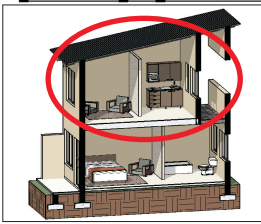

Ground Floor units

www.graceconcepts.co.za

TASBETPARK X6

(Uthingo Park / Dingindoda)

From R 379,900-

From R 429,900-

1 Bedroom
Approx. 42 sqm

2 Bedroom
Approx. 48 sqm

Top Floor units

Ground Floor units

www.graceconcepts.co.za

TASBETPARK X6

(Uthingo Park / Dingindoda)

From R 379,900-

From R 429,900-

1 Bedroom
Approx. 42 sqm