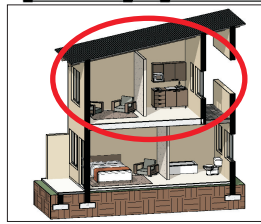

Top Floor units

www.graceconcepts.co.za