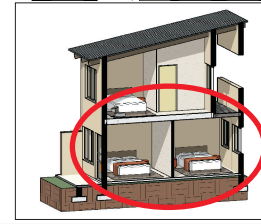

www.graceconcepts.co.za

TASBETPARK X6

(Uthingo Park / Dingindoda)

From R 379,900-

From R 429,900-

1 Bedroom
Approx. 42 sqm

2 Bedroom
Approx. 48 sqm

Top Floor units

Ground Floor units

www.graceconcepts.co.za

TASBETPARK X6

(Uthingo Park / Dingindoda)

From R 379,900-

From R 429,900-

1 Bedroom
Approx. 42 sqm

2 Bedroom
Approx. 48 sqm

Top Floor units

Ground Floor units

www.graceconcepts.co.za

TASBETPARK X6

(Uthingo Park / Dingindoda)

From R 379,900-

From R 429,900-

1 Bedroom
Approx. 42 sqm