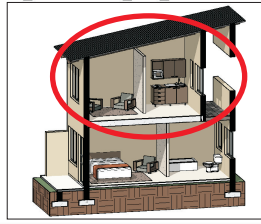

www.graceconcepts.co.za

TASBETPARK X6

(Uthingo Park / Dingindoda)

From R 379,900-

From R 429,900-

1 Bedroom
Approx. 42 sqm

2 Bedroom
Approx. 48 sqm

Top Floor units

Ground Floor units

www.graceconcepts.co.za

TASBETPARK X6

(Uthingo Park / Dingindoda)

From R 379,900-

From R 429,900-

1 Bedroom
Approx. 42 sqm

2 Bedroom
Approx. 48 sqm

Top Floor units

Ground Floor units

www.graceconcepts.co.za

TASBETPARK X6

(Uthingo Park / Dingindoda)

From R 379,900-

From R 429,900-

1 Bedroom
Approx. 42 sqm