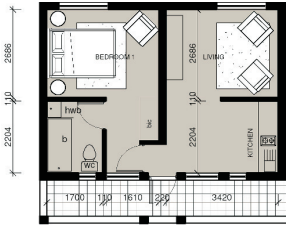

TASBETPARK X6

(Uthingo Park / Dingindoda)

From R 379,900-

From R 429,900-

1 Bedroom
Approx. 42 sqm

2 Bedroom
Approx. 48 sqm

Top Floor units

Ground Floor units

www.graceconcepts.co.za

TASBETPARK X6

(Uthingo Park / Dingindoda)

From R 379,900-

From R 429,900-

1 Bedroom
Approx. 42 sqm

2 Bedroom
Approx. 48 sqm

Top Floor units

Ground Floor units

www.graceconcepts.co.za

TASBETPARK X6

(Uthingo Park / Dingindoda)

From R 379,900-

From R 429,900-

1 Bedroom
Approx. 42 sqm

2 Bedroom
Approx. 48 sqm

Top Floor units

Ground Floor units

www.graceconcepts.co.za

TASBETPARK X6

(Uthingo Park / Dingindoda)

From R 379,900-

From R 429,900-

1 Bedroom
Approx. 42 sqm