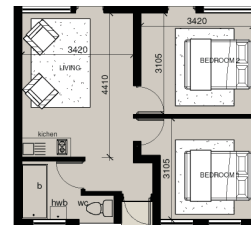

Ground Floor units

www.graceconcepts.co.za

TASBETPARK X6

(Uthingo Park / Dingindoda)

From R 379,900-

From R 429,900-

1 Bedroom
Approx. 42 sqm

2 Bedroom
Approx. 48 sqm

Top Floor units

Ground Floor units

www.graceconcepts.co.za

TASBETPARK X6

(Uthingo Park / Dingindoda)

From R 379,900-

From R 429,900-

1 Bedroom
Approx. 42 sqm

2 Bedroom
Approx. 48 sqm

Top Floor units

Ground Floor units

www.graceconcepts.co.za