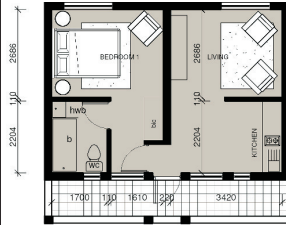

www.graceconcepts.co.za

TASBETPARK X6

(Uthingo Park / Dingindoda)

From R 379,900-

From R 429,900-

1 Bedroom
Approx. 42 sqm

2 Bedroom
Approx. 48 sqm

Top Floor units

Ground Floor units

www.graceconcepts.co.za

TASBETPARK X6

(Uthingo Park / Dingindoda)

From R 379,900-

From R 429,900-

1 Bedroom
Approx. 42 sqm

2 Bedroom
Approx. 48 sqm

Top Floor units

Ground Floor units

www.graceconcepts.co.za

TASBETPARK X6

(Uthingo Park / Dingindoda)

From R 379,900-

From R 429,900-

1 Bedroom
Approx. 42 sqm

2 Bedroom
Approx. 48 sqm

Top Floor units

Ground Floor units

www.graceconcepts.co.za