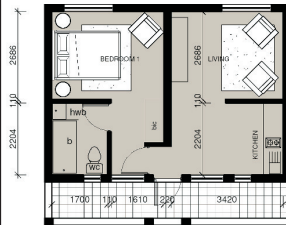

www.graceconcepts.co.za

TASBETPARK X6

(Uthingo Park / Dingindoda)

From R 379,900-

From R 429,900-

1 Bedroom
Approx. 42 sqm

2 Bedroom
Approx. 48 sqm

Top Floor units

Ground Floor units

www.graceconcepts.co.za

TASBETPARK X6

(Uthingo Park / Dingindoda)

From R 379,900-

From R 429,900-

1 Bedroom
Approx. 42 sqm

2 Bedroom
Approx. 48 sqm

Top Floor units

Ground Floor units

www.graceconcepts.co.za

TASBETPARK X6

(Uthingo Park / Dingindoda)

From R 379,900-

From R 429,900-

1 Bedroom
Approx. 42 sqm

2 Bedroom
Approx. 48 sqm

Top Floor units

Ground Floor units

www.graceconcepts.co.za