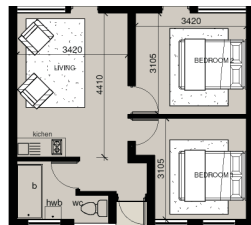

Ground Floor units

www.graceconcepts.co.za

TASBETPARK X6

(Uthingo Park / Dingindoda)

From R 379,900-

From R 429,900-

1 Bedroom
Approx. 42 sqm

2 Bedroom
Approx. 48 sqm

Top Floor units

Ground Floor units

www.graceconcepts.co.za

TASBETPARK X6

(Uthingo Park / Dingindoda)

From R 379,900-

From R 429,900-

1 Bedroom
Approx. 42 sqm

2 Bedroom
Approx. 48 sqm

Top Floor units

Ground Floor units

www.graceconcepts.co.za