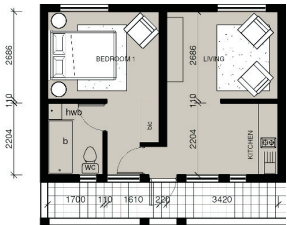

www.graceconcepts.co.za

TASBETPARK X6

(Uthingo Park / Dingindoda)

From R 379,900-

From R 429,900-

1 Bedroom
Approx. 42 sqm

2 Bedroom
Approx. 48 sqm

Top Floor units

Ground Floor units

www.graceconcepts.co.za

TASBETPARK X6

(Uthingo Park / Dingindoda)

From R 379,900-

From R 429,900-

1 Bedroom
Approx. 42 sqm

2 Bedroom
Approx. 48 sqm

Top Floor units

Ground Floor units

www.graceconcepts.co.za

TASBETPARK X6

(Uthingo Park / Dingindoda)

From R 379,900-

From R 429,900-

1 Bedroom
Approx. 42 sqm

2 Bedroom
Approx. 48 sqm

Top Floor units

Ground Floor units

www.graceconcepts.co.za