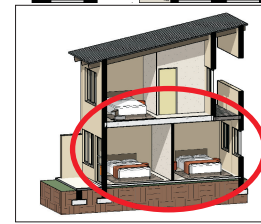

Ground Floor units

www.graceconcepts.co.za

TASBETPARK X6

(Uthingo Park / Dingindoda)

From R 379,900-

From R 429,900-

1 Bedroom
Approx. 42 sqm

2 Bedroom
Approx. 48 sqm

Top Floor units

Ground Floor units

www.graceconcepts.co.za

TASBETPARK X6

(Uthingo Park / Dingindoda)

From R 379,900-

From R 429,900-

1 Bedroom
Approx. 42 sqm

2 Bedroom
Approx. 48 sqm

Top Floor units

Ground Floor units

www.graceconcepts.co.za