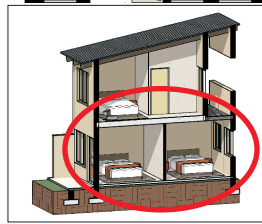

www.graceconcepts.co.za

TASBETPARK X6

(Uthingo Park / Dingindoda)

From R 379,900-

From R 429,900-

1 Bedroom
Approx. 42 sqm

2 Bedroom
Approx. 48 sqm

Top Floor units

Ground Floor units

www.graceconcepts.co.za

TASBETPARK X6

(Uthingo Park / Dingindoda)

From R 379,900-

From R 429,900-

1 Bedroom
Approx. 42 sqm

2 Bedroom
Approx. 48 sqm

Top Floor units

Ground Floor units

www.graceconcepts.co.za

TASBETPARK X6

(Uthingo Park / Dingindoda)

From R 379,900-

From R 429,900-

1 Bedroom
Approx. 42 sqm