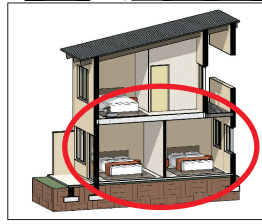

TASBETPARK X6

(Uthingo Park / Dingindoda)

From R 379,900-

From R 429,900-

1 Bedroom
Approx. 42 sqm

2 Bedroom
Approx. 48 sqm

Top Floor units

Ground Floor units

www.graceconcepts.co.za

TASBETPARK X6

(Uthingo Park / Dingindoda)

From R 379,900-

From R 429,900-

1 Bedroom
Approx. 42 sqm

2 Bedroom
Approx. 48 sqm

Top Floor units

Ground Floor units

www.graceconcepts.co.za

TASBETPARK X6

(Uthingo Park / Dingindoda)

From R 379,900-

From R 429,900-

1 Bedroom
Approx. 42 sqm

2 Bedroom
Approx. 48 sqm

Top Floor units

Ground Floor units

www.graceconcepts.co.za

TASBETPARK X6

(Uthingo Park / Dingindoda)

From R 379,900-

From R 429,900-

1 Bedroom
Approx. 42 sqm