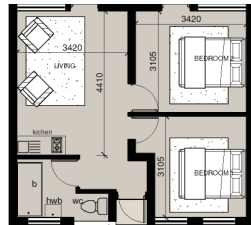

TASBETPARK X6

(Uthingo Park / Dingindoda)

From R 379,900-

From R 429,900-

1 Bedroom
Approx. 42 sqm

2 Bedroom
Approx. 48 sqm

Top Floor units

Ground Floor units

www.graceconcepts.co.za

TASBETPARK X6

(Uthingo Park / Dingindoda)

From R 379,900-

From R 429,900-

1 Bedroom
Approx. 42 sqm

2 Bedroom
Approx. 48 sqm

Top Floor units

Ground Floor units

www.graceconcepts.co.za

TASBETPARK X6

(Uthingo Park / Dingindoda)

From R 379,900-

From R 429,900-

1 Bedroom
Approx. 42 sqm

2 Bedroom
Approx. 48 sqm

Top Floor units

Ground Floor units

www.graceconcepts.co.za

TASBETPARK X6

(Uthingo Park / Dingindoda)

From R 379,900-

From R 429,900-

1 Bedroom
Approx. 42 sqm