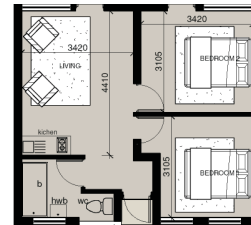

www.graceconcepts.co.za

TASBETPARK X6

(Uthingo Park / Dingindoda)

From R 379,900-

From R 429,900-

1 Bedroom
Approx. 42 sqm

2 Bedroom
Approx. 48 sqm

Top Floor units

Ground Floor units

www.graceconcepts.co.za

TASBETPARK X6

(Uthingo Park / Dingindoda)

From R 379,900-

From R 429,900-

1 Bedroom
Approx. 42 sqm

2 Bedroom
Approx. 48 sqm

Top Floor units

Ground Floor units

www.graceconcepts.co.za

TASBETPARK X6

(Uthingo Park / Dingindoda)

From R 379,900-

From R 429,900-

1 Bedroom
Approx. 42 sqm